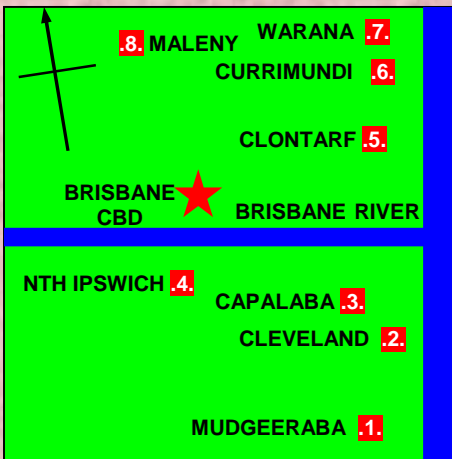

NORTHSIDE SEWING CENTRE

Patchwork Fabrics & Classes Galore

PH 07 3883 1825

12 / 9 REDCLIFFE GARDENS DRIVE
CLONTARF QLD 4019
sherlockholmes2@optusnet.com.au

JANOME

brother AUSTRALIA

Horn Sewing Cabinets

B Creative PATCHWORK & SEWING

Shop 5 / 710 Nicklin Way
Currimundi 4551

Ph 07 5493 6532

Email:
b-cr8ive@bigpond.net.au
www.bcreativepatchwork.com

SINGER

Husqvarna

VIKING